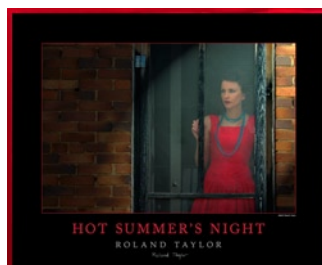

Price (set of half dozen) \$15

Individual..... \$3

Pricing

Framed Prints

20"x16" Signed, Open-Ended Poster

Metalic frame, regular glass (Includes print)
\$450

30"x16" Signed, Open-Ended Poster

Metalic frame, double mat, regular glass (Includes print)
\$500

30"x15" Signed, Limited Edition Giclee

(Limited Edition of 50)
Burl wood frame, triple mat, non-glare glass (Includes print)
\$1200

40"x20" Signed, Limited Edition Giclee

(Limited Edition of 50)
Polished wood frame, double mat, suede top mat, non-glare glass (Includes print)
\$1950