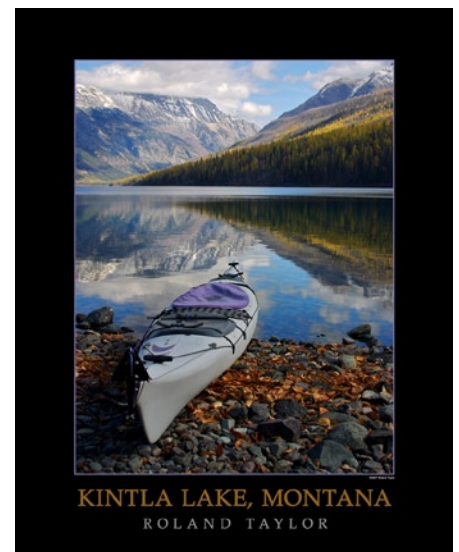

Photo Posters

Signed, Open-Ended Poster

16"x20" $125

Shipping:

Print in tube. $10 /per tube.

Max 5 prints per tube, continental U.S.

B006