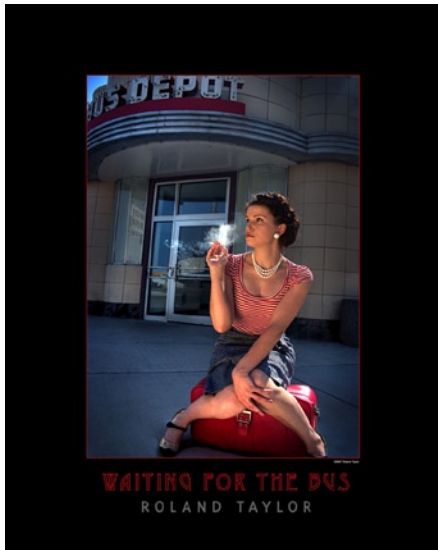

Photo Posters

Signed, Open-Ended Poster

16"x20" \$125

Shipping:

Print in tube. \$10 /per tube.

Max 5 prints per tube, continental U.S.

B001

B002