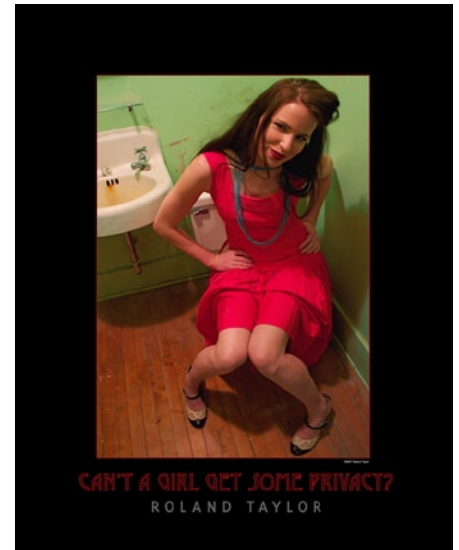

Photo Posters

Signed, Open-Ended Poster

16"x20" \$125

Shipping:

Print in tube. \$10 /per tube.

Max 5 prints per tube, continental U.S.

B001

B002