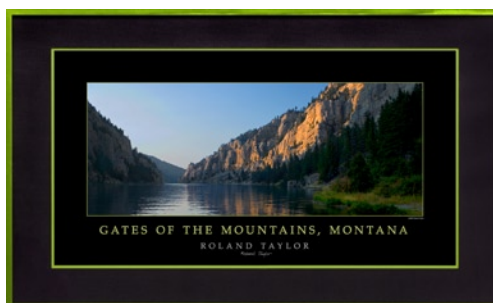

Price (set of half dozen) \$15

Individual..... \$3

Pricing

Framed Prints

20"x16" Signed, Open-Ended Poster

Metalic frame, regular glass (Includes print)
\$450

30"x16" Signed, Open-Ended Poster

Metalic frame, double mat, regular glass (Includes print)
\$500

30"x15" Signed, Limited Edition Giclee

(Limited Edition of 50)
Burl wood frame, triple mat, non-glare glass (Includes print)
\$1200

40"x20" Signed, Limited Edition Giclee

(Limited Edition of 50)
Polished wood frame, double mat, suede top mat, non-glare glass (Includes print)
\$1950

Panoramas

All images available in the following sizes and formats

Signed, Open-Ended Poster (Black Border)
30"x16" \$150

Signed, Limited Edition (Full Image) Giclee
(Limited Edition of 50)
30"x15" \$575

Signed, Limited Edition (Full Image) Giclee
(Limited Edition of 50)
40"x20" \$850